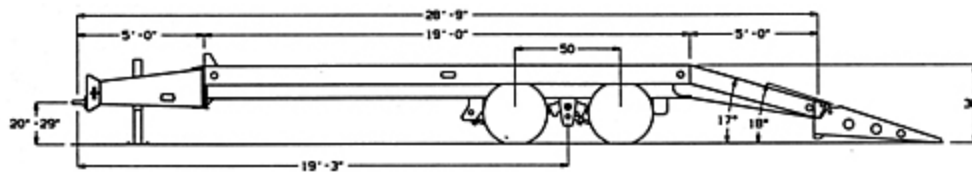

[Enlarge Drawing](#)

OPTIONAL EQUIPMENT

RAMPS:

Third Ramp with Center Mounting Kit
Heavy Duty Crawler Ramps (Wood Filled)

HITCH:

Tool and Block Box
Lockable Hinged Cover for Tool and Block Box

DECK AND ACCESSORIES:

96" Width Not Available
Wood Covered Beavertail in Lieu of Std.
Traction Bars for Wood Covered Beavertail
Flush Mounted "D" Rings (each)
Apitong Wood Decking including BT in lieu of Std.
- The BT wood will not cover the Bucket Trough
Bucket Trough Filler Wood Covered (P/N 121311)
- To fully cover the BT you must choose Wood Covered Beavertail and the Bucket Trough Filler options
Bucket Trough Filler Self-Cleaning

TIRES AND RIMS:

10R 17.5 Goodyear in Lieu of Std
10R 17.5 Michelin in lieu of Std
235/75R 17.5 Hankook in lieu of Std
235/70R 17.5 Kumho in lieu of Std
Spare Double Coin tire & Hub Pilot Type Rim (10R 17.5) each
Spare Goodyear Tire & hub Pilot Type Rim (10R 17.5) each
Spare Michelin Tire & Hub Pilot Type Rim (10R 17.5) each
Spare Hankook Tire & Hub Pilot Type Rim (235/70R 17.5) each
Spare Kumho Tire & Hub Pilot Type Rim (235/70R 17.5) each

[Click Here to receive printed literature for this product.](#)
(Make sure you click on L4024 in the product listing)

[Close Window](#)